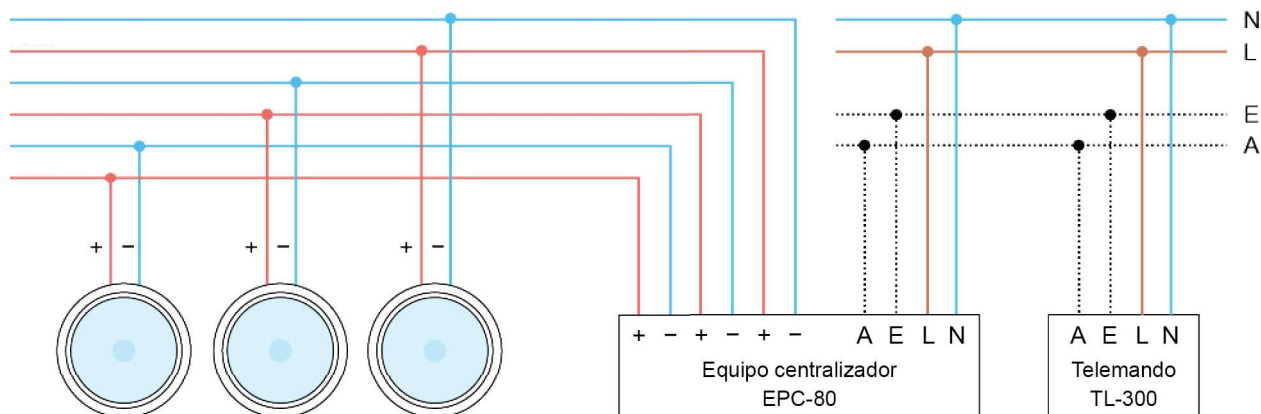

Diffuser colour	O □ T □ V ■ A ■ R ■
Protection	IP42 E IP55 (+3.06 €)
Body	B White A Anthracite (+0.57 €) G Graphite (+4.59 €) C Matt chrome (+4.59 €)

Technical characteristics

- ◇ Electrical insulation Class III
- ◇ Remote controllable (centralising device)
- ◇ Protection rating IP42 or IP55, IK08
- ◇ Finishes and accessories on page 54.

Surface mounting

Élite beacon light with opal or transparent diffuser.

Installation scheme

Élite Series CENTRALIZED

Centralizing device

- ◇ The centralizing device powers the beacons at 6 Vdc, both in the presence of the mains (maintained) and in emergency mode.
- ◇ It can power a maximum of 80 beacons ensuring a 1 hour autonomy in emergency mode.
- ◇ With remote control input.
- ◇ Ni-Cd (HT) battery.
- ◇ Can be mounted on a M36 DIN rail (9 modules).

model	A (h)	beacons	dimensions (mm)	RRP (€)
EPC-80	1	80	158 x 90 x 58	179.70

Élite Series FINISHED AND ACCESSORIES

Body finish

White

Anthracite

Matt chrome

Graphite

Flush mounting