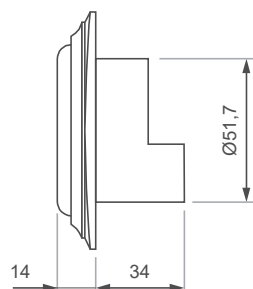

model	A (h)	beacons	dimensions (mm)	RRP (€)
EPC-80	1	80	158 x 90 x 58	179.70

Élite Series FINISHED AND ACCESSORIES

Body finish

White

Anthracite

Matt chrome

Graphite

Flush mounting

Flush frames for round and square universal box

White
Ref. MP-B
RRP. 1.91 €

Anthracite
Ref. MP-A
RRP. 2.47 €

Matt chrome
Ref. MP-C
RRP. 6.49 €

Graphite
Ref. MP-G
RRP. 6.49 €

Élite self-contained

Élite centralized