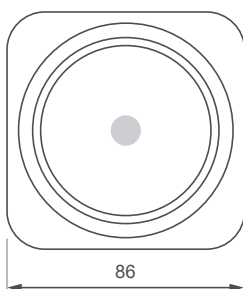

model	A (h)	beacons	dimensions (mm)	RRP (€)
EPC-80	1	80	158 x 90 x 58	179.70

Élite Series FINISHED AND ACCESSORIES

Body finish

White

Anthracite

Matt chrome

Graphite

Flush mounting

Flush frames for round and square universal box

White
Ref. MP-B
RRP. 1.91 €

Anthracite
Ref. MP-A
RRP. 2.47 €

Matt chrome
Ref. MP-C
RRP. 6.49 €

Graphite
Ref. MP-G
RRP. 6.49 €

Élite self-contained

Élite centralized