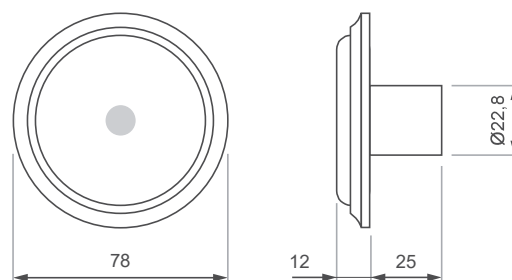

Surface mounting

Élite beacon light with opal or transparent diffuser.