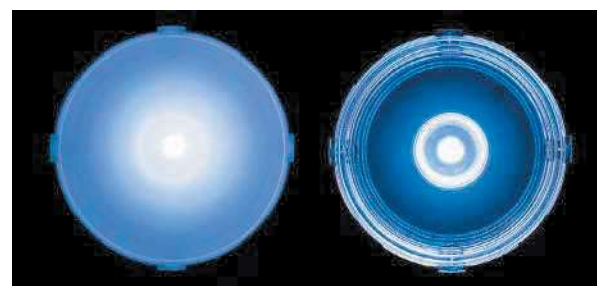

Élite Series **CENTRALIZED**

Classic beacon light with a timeless design and high resistance. Consisting of a central white LED and polycarbonate diffuser available in various colours. Centralized (powered by a centralizing device) and maintained functioning mode. To be installed in round or square universal box.

Diffuser colour	O □ T □ V ■ A ■ R ■
Protection	IP42 E IP55 (+3.06 €)
Body	B White A Anthracite (+0.57 €) G Graphite (+4.59 €) C Matt chrome (+4.59 €)

Technical characteristics

- ◇ Electrical insulation Class III
- ◇ Remote controllable (centralising device)
- ◇ Protection rating IP42 or IP55, IK08
- ◇ Finishes and accessories on page 54.

Surface mounting

Élite beacon light with opal or transparent diffuser.

Installation scheme

Élite Series CENTRALIZED

Centralizing device

- ◇ The centralizing device powers the beacons at 6 Vdc, both in the presence of the mains (maintained) and in emergency mode.
- ◇ It can power a maximum of 80 beacons ensuring a 1 hour autonomy in emergency mode.
- ◇ With remote control input.
- ◇ Ni-Cd (HT) battery.
- ◇ Can be mounted on a M36 DIN rail (9 modules).

model	A (h)	beacons	dimensions (mm)	RRP (€)
EPC-80	1	80	158 x 90 x 58	179.70

Élite Series FINISHED AND ACCESSORIES

Body finish

White

Anthracite

Matt chrome

Graphite

Flush mounting